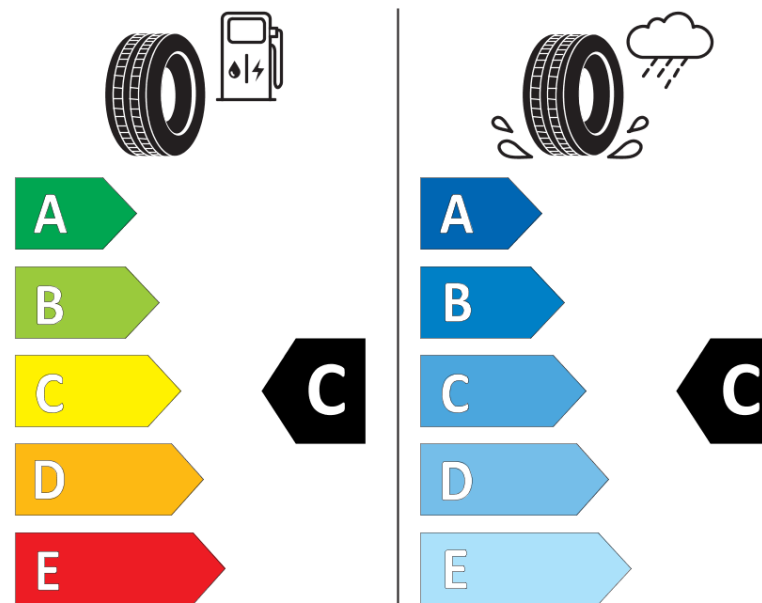

Product Information Sheet

Delegated Regulation (EU) 2020/740

Supplier name or trademark	TIGAR
Commercial name or trade designation	CARGO SPEED WINTER
Tyre type identifier	793474
Tyre size designation	225/75R16C
Load-capacity index	118
Load-capacity index (Load index for Dual mounting)	116
Speed category symbol	R
Fuel efficiency class	C
Wet grip class	C
External rolling noise class	B
External rolling noise value	73 dB
Severe snow tyre	Yes
Date of start of production	44/12
Date of end of production	
Additional information	225/75 R 16C 118/116R TL CARGO SPEED WINTER TG
Load-capacity index (Single Load index for additional service description)	
Load-capacity index (Dual Load index for additional service description)	

Speed category symbol (for Additional Service Description)

ENERG

TIGAR

793474

225/75R16C 118/116 R

C2

2020/740