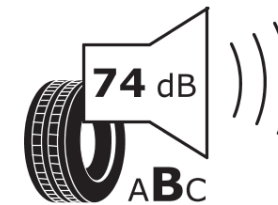

ENERG

MICHELIN

793480

305/30R20 103 W

C1