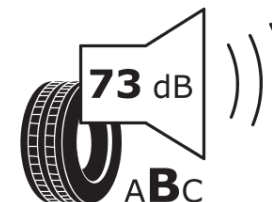

ENERG

KORMORAN

793920

285/60R18 120 H

C1