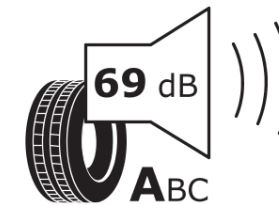

ENERGY

MICHELIN

796145

HL235/45R21 104 H XL

C1