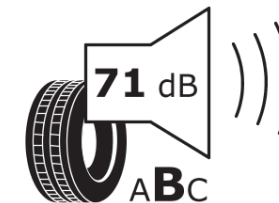

## Product Information Sheet

Delegated Regulation (EU) 2020/740

Supplier name or trademark	<b>MICHELIN</b>
Commercial name or trade designation	<b>PILOT SPORT 4 ND1</b>
Tyre type identifier	<b>796169</b>
Tyre size designation	<b>265/45ZR19</b>
Load-capacity index	<b>105</b>
Speed category symbol	<b>(Y)</b>
Fuel efficiency class	<b>B</b>
Wet grip class	<b>A</b>
External rolling noise class	<b>B</b>
External rolling noise value	<b>71 dB</b>
Severe snow tyre	<b>No</b>
Ice tyre	<b>No</b>
Date of start of production	<b>48/22</b>
Date of end of production	
Load version	<b>XL</b>
Additional information	<b>265/45 ZR19 (105Y) XL PILOT SPORT 4 ND1 MI</b>

# ENERG

**MICHELIN**

796169

265/45ZR19 (105Y) XL

C1

2020/740