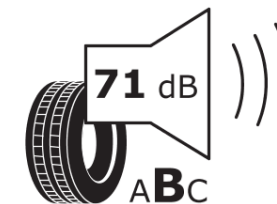

## Product Information Sheet

Delegated Regulation (EU) 2020/740

Supplier name or trademark	<b>MICHELIN</b>
Commercial name or trade designation	<b>PILOT SPORT 4</b>
Tyre type identifier	<b>796573</b>
Tyre size designation	<b>255/35ZR18</b>
Load-capacity index	<b>94</b>
Speed category symbol	<b>(Y)</b>
Fuel efficiency class	<b>C</b>
Wet grip class	<b>A</b>
External rolling noise class	<b>B</b>
External rolling noise value	<b>71 dB</b>
Severe snow tyre	<b>No</b>
Ice tyre	<b>No</b>
Date of start of production	<b>05/15</b>
Date of end of production	
Load version	<b>XL</b>
Additional information	<b>255/35 ZR18 (94Y) EXTRA LOAD TL PILOT SPORT 4 MI</b>

# ENERG

**MICHELIN**

796573

255/35ZR18 (94Y) XL

C1

2020/740