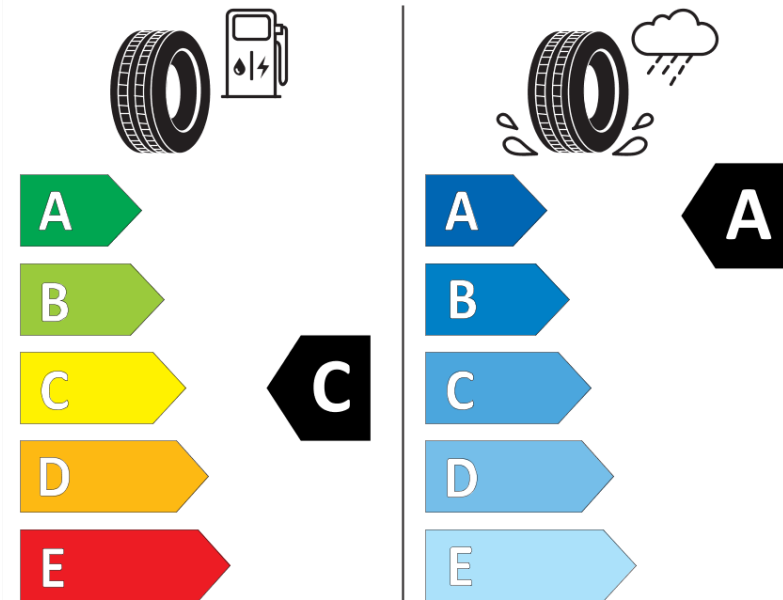

## Product Information Sheet

Delegated Regulation (EU) 2020/740

Supplier name or trademark	<b>MICHELIN</b>
Commercial name or trade designation	<b>PILOT SPORT 4</b>
Tyre type identifier	<b>796573</b>
Tyre size designation	<b>255/35ZR18</b>
Load-capacity index	<b>94</b>
Speed category symbol	<b>(Y)</b>
Fuel efficiency class	<b>C</b>
Wet grip class	<b>A</b>
External rolling noise class	<b>B</b>
External rolling noise value	<b>71 dB</b>
Severe snow tyre	<b>No</b>
Ice tyre	<b>No</b>
Date of start of production	<b>05/15</b>
Date of end of production	
Load version	<b>XL</b>
Additional information	<b>255/35 ZR18 (94Y) EXTRA LOAD TL PILOT SPORT 4 MI</b>

# ENERG

**MICHELIN**

796573

255/35ZR18 (94Y) XL

C1

2020/740