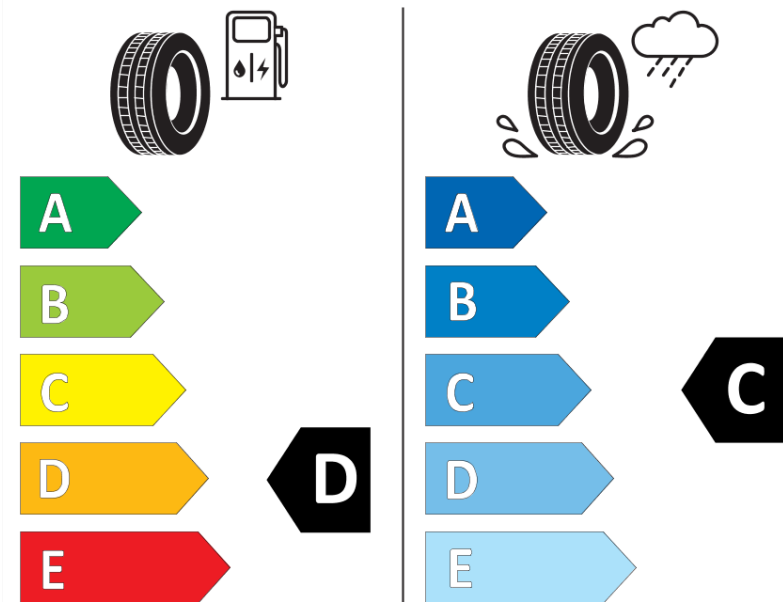

Product Information Sheet

Delegated Regulation (EU) 2020/740

Supplier name or trademark	RIKEN
Commercial name or trade designation	ALL SEASON
Tyre type identifier	797044
Tyre size designation	155/65R14
Load-capacity index	75
Speed category symbol	T
Fuel efficiency class	D
Wet grip class	C
External rolling noise class	B
External rolling noise value	69 dB
Severe snow tyre	Yes
Ice tyre	No
Date of start of production	20/18
Date of end of production	
Load version	SL
Additional information	155/65 R14 75T TL ALL SEASON RI

ENERG

RIKEN

797044

155/65R14 75 T

C1