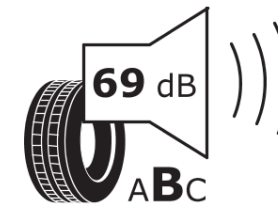

ENERG

RIKEN

797044

155/65R14 75 T

C1