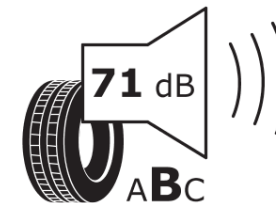

Product Information Sheet

Delegated Regulation (EU) 2020/740

Supplier name or trademark	MICHELIN
Commercial name or trade designation	PILOT SUPER SPORT MO1
Tyre type identifier	797608
Tyre size designation	265/35ZR19
Load-capacity index	98
Speed category symbol	Y
Fuel efficiency class	D
Wet grip class	B
External rolling noise class	B
External rolling noise value	71 dB
Severe snow tyre	No
Ice tyre	No
Date of start of production	03/15
Date of end of production	
Load version	XL
Additional information	265/35 ZR19 98Y XL TL PILOT SUPER SPORT MO1 MI

ENERG

MICHELIN

797608

265/35R19 98 Y XL

C1

2020/740