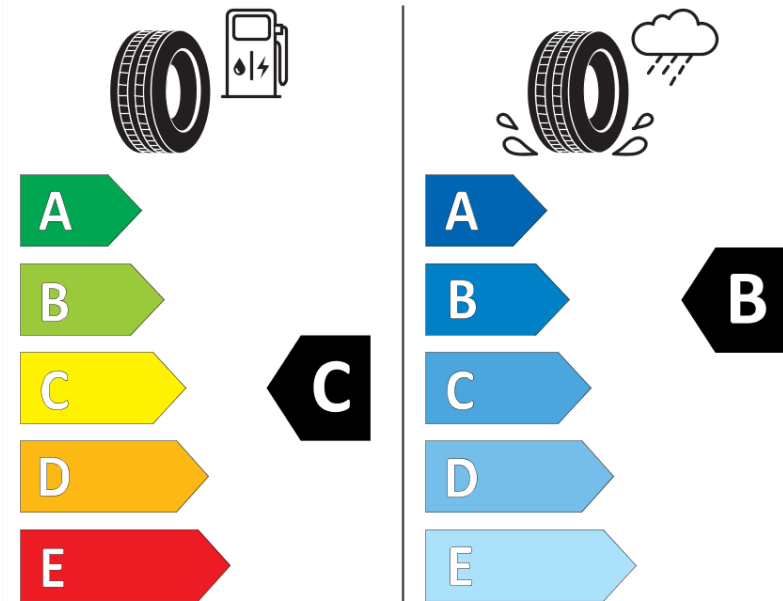

Product Information Sheet

Delegated Regulation (EU) 2020/740

Supplier name or trademark	MICHELIN
Commercial name or trade designation	PILOT SPORT 4 S MO1
Tyre type identifier	797692
Tyre size designation	285/35ZR21
Load-capacity index	108
Speed category symbol	(Y)
Fuel efficiency class	C
Wet grip class	B
External rolling noise class	B
External rolling noise value	73 dB
Severe snow tyre	No
Ice tyre	No
Date of start of production	48/20
Date of end of production	
Load version	XL
Additional information	HL 285/35 ZR21 (108Y) XL TL PILOT SPORT 4 S MO1 MI

ENERG

MICHELIN

797692

285/35ZR21 (108Y) XL

C1

2020/740