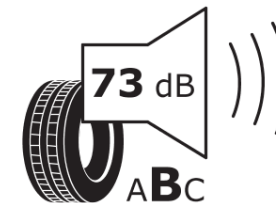

Product Information Sheet

Delegated Regulation (EU) 2020/740

Supplier name or trademark	MICHELIN
Commercial name or trade designation	PILOT SPORT 4 S MO1
Tyre type identifier	797692
Tyre size designation	285/35ZR21
Load-capacity index	108
Speed category symbol	(Y)
Fuel efficiency class	C
Wet grip class	B
External rolling noise class	B
External rolling noise value	73 dB
Severe snow tyre	No
Ice tyre	No
Date of start of production	48/20
Date of end of production	
Load version	XL
Additional information	HL 285/35 ZR21 (108Y) XL TL PILOT SPORT 4 S MO1 MI

ENERG

MICHELIN

797692

285/35ZR21 (108Y) XL

C1

2020/740