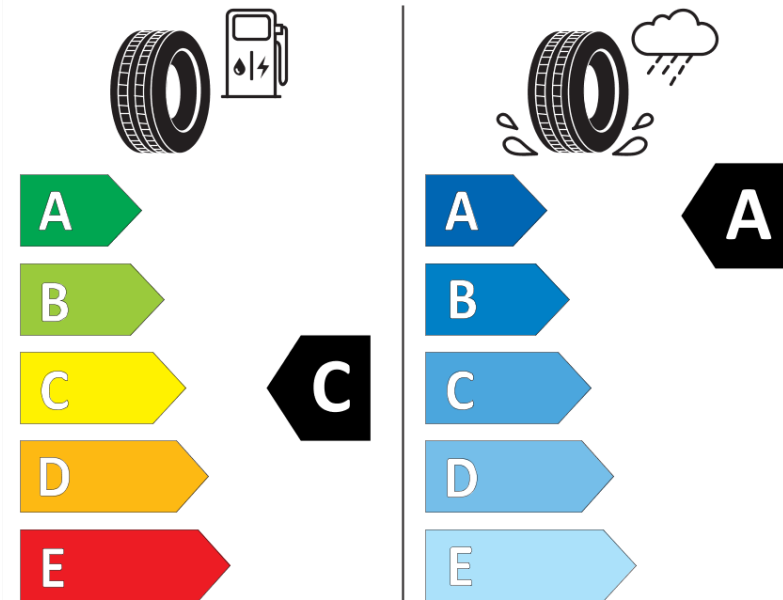

Product Information Sheet

Delegated Regulation (EU) 2020/740

Supplier name or trademark	MICHELIN
Commercial name or trade designation	PILOT SPORT 4 S
Tyre type identifier	798752
Tyre size designation	325/30ZR21
Load-capacity index	108
Speed category symbol	(Y)
Fuel efficiency class	C
Wet grip class	A
External rolling noise class	B
External rolling noise value	73 dB
Severe snow tyre	No
Ice tyre	No
Date of start of production	12/18
Date of end of production	
Load version	XL
Additional information	325/30ZR21 (108Y) XLTL PILOT SPORT 4 S MI

ENERG

MICHELIN

798752

325/30ZR21 (108Y) XL

C1