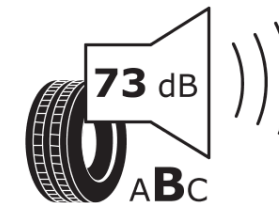

ENERG

MICHELIN

798752

325/30ZR21 (108Y) XL

C1