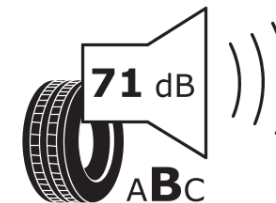

ENERG

MICHELIN

798956

215/45R20 95 T

C1