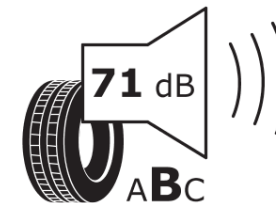

### Product Information Sheet

Delegated Regulation (EU) 2020/740

Supplier name or trademark	<b>STRIAL</b>
Commercial name or trade designation	<b>HIGH PERFORMANCE</b>
Tyre type identifier	<b>811581</b>
Tyre size designation	<b>205/60R15</b>
Load-capacity index	<b>91</b>
Speed category symbol	<b>H</b>
Fuel efficiency class	<b>C</b>
Wet grip class	<b>C</b>
External rolling noise class	<b>B</b>
External rolling noise value	<b>71 dB</b>
Severe snow tyre	<b>No</b>
Ice tyre	<b>No</b>
Date of start of production	<b>36/16</b>
Date of end of production	
Load version	<b>SL</b>
Additional information	<b>205/60 R15 91H TL HIGH PERFORMANCE S4</b>

# ENERG

**STRIAL**

811581

205/60R15 91 H

C1

2020/740