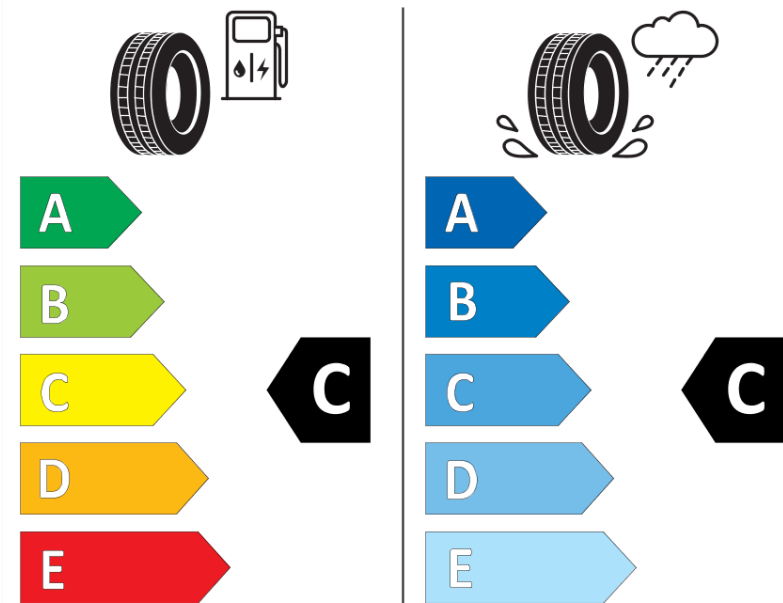

### Product Information Sheet

Delegated Regulation (EU) 2020/740

Supplier name or trademark	<b>STRIAL</b>
Commercial name or trade designation	<b>HIGH PERFORMANCE</b>
Tyre type identifier	<b>811581</b>
Tyre size designation	<b>205/60R15</b>
Load-capacity index	<b>91</b>
Speed category symbol	<b>H</b>
Fuel efficiency class	<b>C</b>
Wet grip class	<b>C</b>
External rolling noise class	<b>B</b>
External rolling noise value	<b>71 dB</b>
Severe snow tyre	<b>No</b>
Ice tyre	<b>No</b>
Date of start of production	<b>36/16</b>
Date of end of production	
Load version	<b>SL</b>
Additional information	<b>205/60 R15 91H TL HIGH PERFORMANCE S4</b>

# ENERG

**STRIAL**

811581

205/60R15 91 H

C1

2020/740