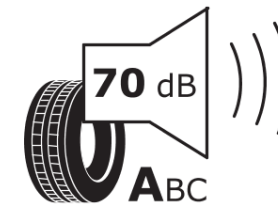

ENERG

MICHELIN

811688

255/40R18 99 V XL

C1