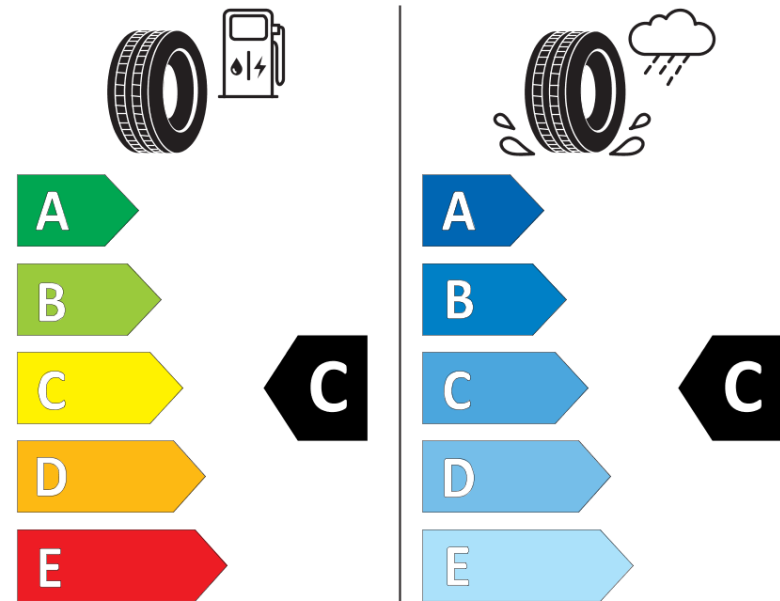

Product Information Sheet

Delegated Regulation (EU) 2020/740

Supplier name or trademark	MICHELIN
Commercial name or trade designation	LATITUDE CROSS
Tyre type identifier	811775
Tyre size designation	255/55R18
Load-capacity index	109
Speed category symbol	V
Fuel efficiency class	C
Wet grip class	C
External rolling noise class	B
External rolling noise value	72 dB
Severe snow tyre	No
Ice tyre	No
Date of start of production	41/17
Date of end of production	
Load version	XL
Additional information	255/55 R18 109V XL TL LATITUDE CROSS MI

ENERG

MICHELIN

811775

255/55R18 109 V

C1