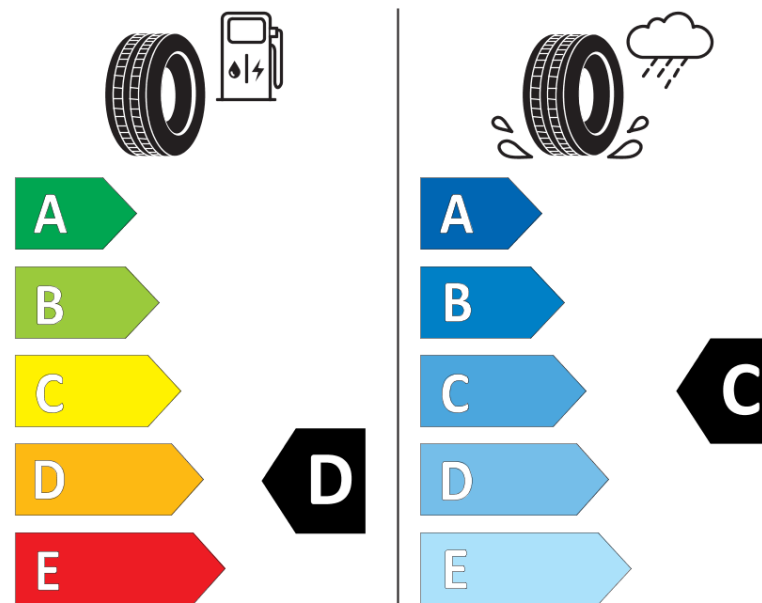

Product Information Sheet

Delegated Regulation (EU) 2020/740

Supplier name or trademark	TIGAR
Commercial name or trade designation	CARGO SPEED WINTER
Tyre type identifier	811984
Tyre size designation	175/65R14C
Load-capacity index	90
Load-capacity index (Load index for Dual mounting)	88
Speed category symbol	R
Fuel efficiency class	D
Wet grip class	C
External rolling noise class	B
External rolling noise value	73 dB
Severe snow tyre	Yes
Date of start of production	30/08
Date of end of production	
Additional information	175/65 R 14C 90/88R TL CARGO SPEED WINTER TG
Load-capacity index (Single Load index for additional service description)	
Load-capacity index (Dual Load index for additional service description)	

Speed category symbol (for Additional Service Description)

ENERG

TIGAR

811984

175/65R14C 90/88 R

C2

2020/740