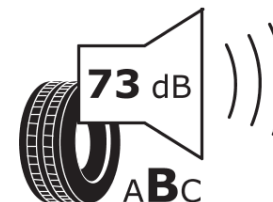

Product Information Sheet

Delegated Regulation (EU) 2020/740

Supplier name or trademark	TIGAR
Commercial name or trade designation	CARGO SPEED WINTER
Tyre type identifier	811984
Tyre size designation	175/65R14C
Load-capacity index	90
Load-capacity index (Load index for Dual mounting)	88
Speed category symbol	R
Fuel efficiency class	D
Wet grip class	C
External rolling noise class	B
External rolling noise value	73 dB
Severe snow tyre	Yes
Date of start of production	30/08
Date of end of production	
Additional information	175/65 R 14C 90/88R TL CARGO SPEED WINTER TG
Load-capacity index (Single Load index for additional service description)	
Load-capacity index (Dual Load index for additional service description)	

Speed category symbol (for Additional Service Description)

ENERG

TIGAR

811984

175/65R14C 90/88 R

C2

2020/740