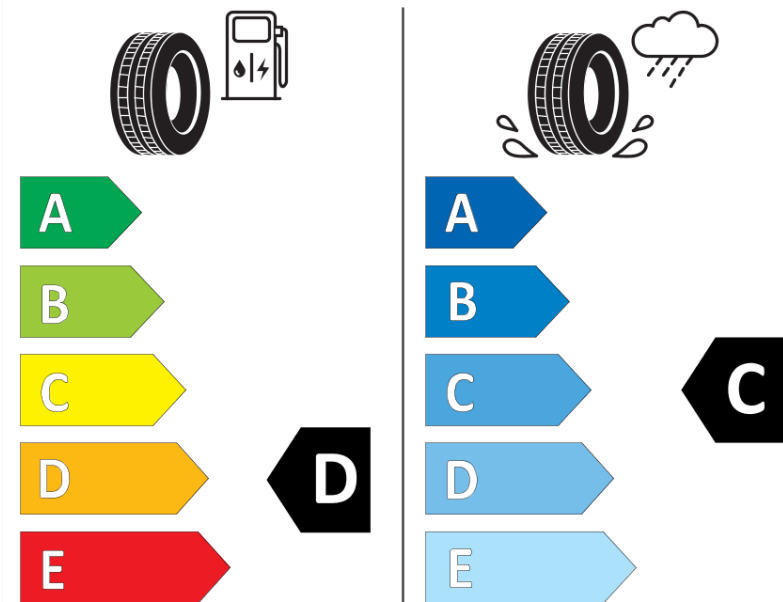

Product Information Sheet

Delegated Regulation (EU) 2020/740

Supplier name or trademark	RIKEN
Commercial name or trade designation	SNOW
Tyre type identifier	812102
Tyre size designation	205/55R16
Load-capacity index	91
Speed category symbol	H
Fuel efficiency class	D
Wet grip class	C
External rolling noise class	B
External rolling noise value	72 dB
Severe snow tyre	Yes
Ice tyre	No
Date of start of production	25/19
Date of end of production	
Load version	SL
Additional information	205/55 R16 91H TL SNOW RI

ENERG

RIKEN

812102

205/55R16 91 H

C1