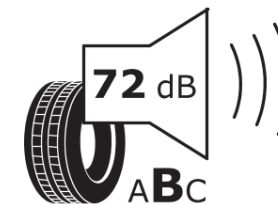

ENERG

RIKEN

812102

205/55R16 91 H

C1