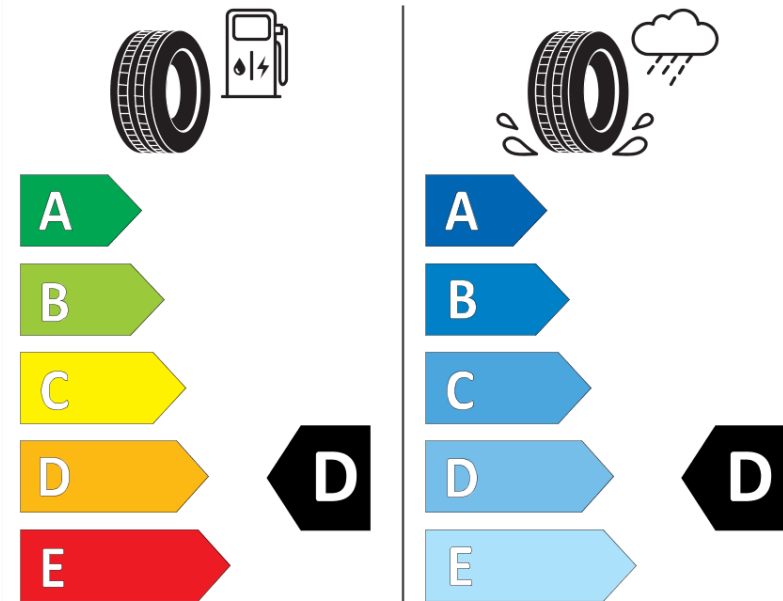

Product Information Sheet

Delegated Regulation (EU) 2020/740

| | |
|--------------------------------------|--|
| Supplier name or trademark | MICHELIN |
| Commercial name or trade designation | PILOT SPORT CUP 2 R CNT |
| Tyre type identifier | 812281 |
| Tyre size designation | 235/35ZR19 |
| Load-capacity index | 91 |
| Speed category symbol | (Y) |
| Fuel efficiency class | D |
| Wet grip class | D |
| External rolling noise class | B |
| External rolling noise value | 70 dB |
| Severe snow tyre | No |
| Ice tyre | No |
| Date of start of production | 13/21 |
| Date of end of production | |
| Load version | XL |
| Additional information | 235/35 ZR19 (91Y) XL PILOT SPORT CUP 2 R CONNECT MI |

ENERG

MICHELIN

812281

235/35ZR19 (91Y) XL

C1

2020/740