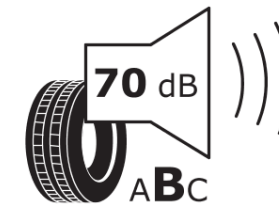

Product Information Sheet

Delegated Regulation (EU) 2020/740

| | |
|--------------------------------------|--|
| Supplier name or trademark | MICHELIN |
| Commercial name or trade designation | PILOT SPORT CUP 2 R CNT |
| Tyre type identifier | 812281 |
| Tyre size designation | 235/35ZR19 |
| Load-capacity index | 91 |
| Speed category symbol | (Y) |
| Fuel efficiency class | D |
| Wet grip class | D |
| External rolling noise class | B |
| External rolling noise value | 70 dB |
| Severe snow tyre | No |
| Ice tyre | No |
| Date of start of production | 13/21 |
| Date of end of production | |
| Load version | XL |
| Additional information | 235/35 ZR19 (91Y) XL PILOT SPORT CUP 2 R CONNECT MI |

ENERG

MICHELIN

812281

235/35ZR19 (91Y) XL

C1

2020/740