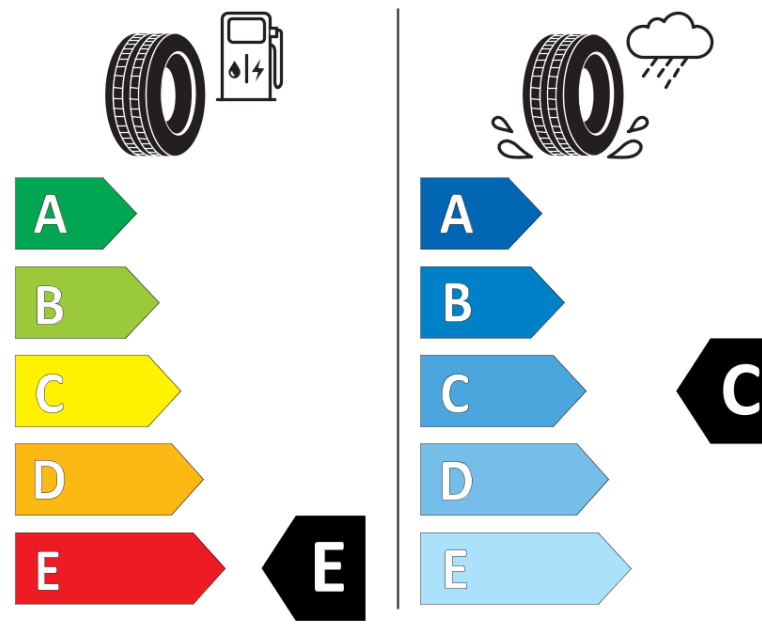

Product Information Sheet

Delegated Regulation (EU) 2020/740

Supplier name or trademark	BFGOODRICH
Commercial name or trade designation	ALL-TERRAIN T/A KO3
Tyre type identifier	812292
Tyre size designation	LT235/85R16
Load-capacity index	120
Load-capacity index (Load index for Dual mounting)	116
Speed category symbol	S
Fuel efficiency class	E
Wet grip class	C
External rolling noise class	B
External rolling noise value	74 dB
Severe snow tyre	Yes
Date of start of production	21/21
Date of end of production	
Additional information	LT235/85R16 120/116S TL ALL-TERRAIN T/A KO3 LRE RWL GO

Load-capacity index (Single Load index for additional service description)

Load-capacity index (Dual Load index for additional service description)

Speed category symbol (for Additional Service Description)

ENERG

BFGoodrich

812292

LT235/85R16 120/116 S

C2

2020/740