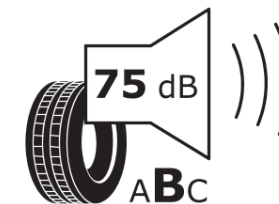

## Product Information Sheet

Delegated Regulation (EU) 2020/740

Supplier name or trademark	<b>MICHELIN</b>
Commercial name or trade designation	<b>PILOT SPORT 4 S</b>
Tyre type identifier	<b>812315</b>
Tyre size designation	<b>295/30ZR21</b>
Load-capacity index	<b>102</b>
Speed category symbol	<b>(Y)</b>
Fuel efficiency class	<b>D</b>
Wet grip class	<b>A</b>
External rolling noise class	<b>B</b>
External rolling noise value	<b>75 dB</b>
Severe snow tyre	<b>No</b>
Ice tyre	<b>No</b>
Date of start of production	<b>27/21</b>
Date of end of production	
Load version	<b>XL</b>
Additional information	<b>295/30ZR21 (102Y)XL PILOT SPORT 4 S BLE-ACOUSTIC T2 MI</b>

# ENERG

**MICHELIN**

812315

295/30ZR21 (102Y) XL

C1

2020/740