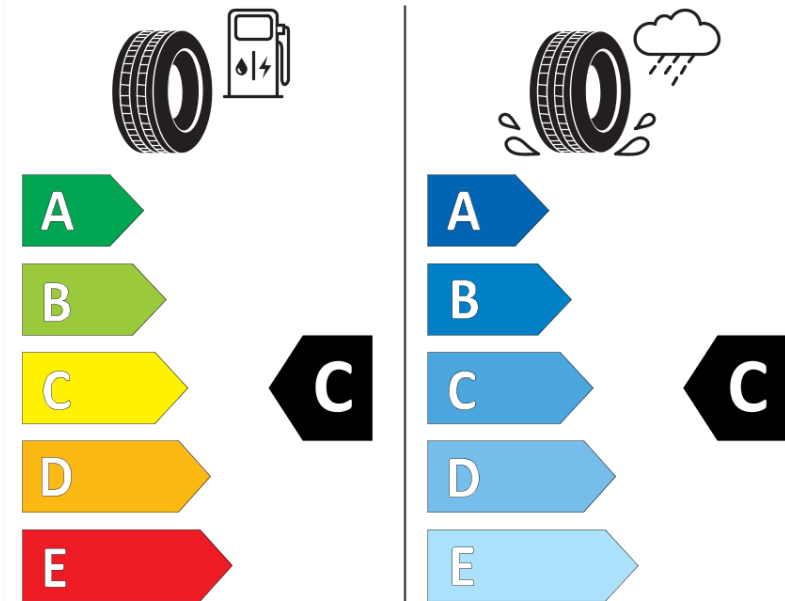

## Product Information Sheet

Delegated Regulation (EU) 2020/740

Supplier name or trademark	<b>MICHELIN</b>
Commercial name or trade designation	<b>PILOT ALPIN 5 *</b>
Tyre type identifier	<b>812462</b>
Tyre size designation	<b>HL285/40R20</b>
Load-capacity index	<b>111</b>
Speed category symbol	<b>V</b>
Fuel efficiency class	<b>C</b>
Wet grip class	<b>C</b>
External rolling noise class	<b>A</b>
External rolling noise value	<b>72 dB</b>
Severe snow tyre	<b>Yes</b>
Ice tyre	<b>No</b>
Date of start of production	<b>18/24</b>
Date of end of production	
Load version	<b>XL</b>
Additional information	<b>HL285/40 R20 111V XL TL PILOT ALPIN 5 * MI</b>

# ENERG

**MICHELIN**

812462

**HL285/40R20 111 V XL**

**C1**

2020/740