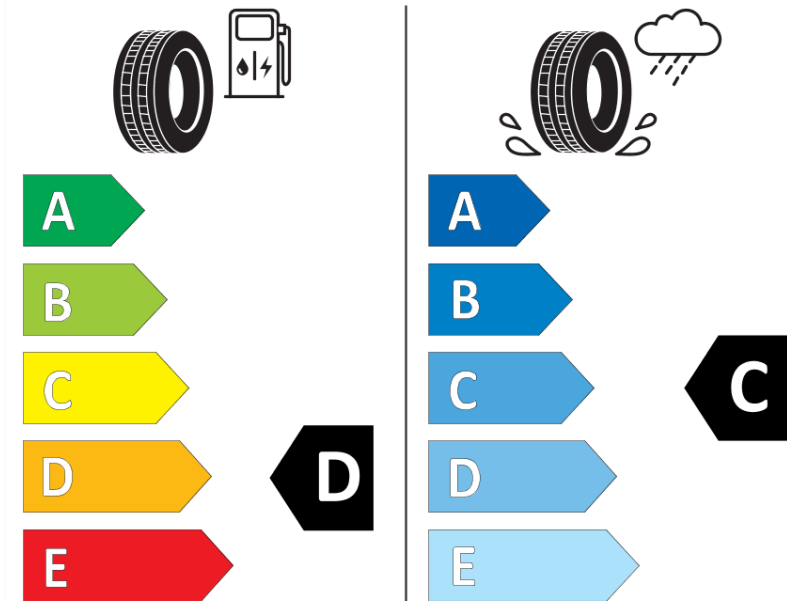

### Product Information Sheet

Delegated Regulation (EU) 2020/740

Supplier name or trademark	<b>TAURUS</b>
Commercial name or trade designation	<b>TOURING</b>
Tyre type identifier	<b>812945</b>
Tyre size designation	<b>155/80R13</b>
Load-capacity index	<b>79</b>
Speed category symbol	<b>T</b>
Fuel efficiency class	<b>D</b>
Wet grip class	<b>C</b>
External rolling noise class	<b>B</b>
External rolling noise value	<b>68 dB</b>
Severe snow tyre	<b>No</b>
Ice tyre	<b>No</b>
Date of start of production	<b>37/16</b>
Date of end of production	
Load version	<b>SL</b>
Additional information	<b>155/80 R13 79T TL TOURING TA</b>

# ENERG

**TAURUS**

812945

155/80R13 79 T

C1

2020/740