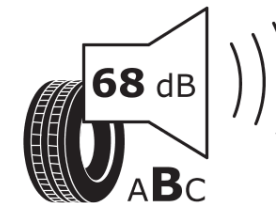

### Product Information Sheet

Delegated Regulation (EU) 2020/740

Supplier name or trademark	<b>TAURUS</b>
Commercial name or trade designation	<b>TOURING</b>
Tyre type identifier	<b>812945</b>
Tyre size designation	<b>155/80R13</b>
Load-capacity index	<b>79</b>
Speed category symbol	<b>T</b>
Fuel efficiency class	<b>D</b>
Wet grip class	<b>C</b>
External rolling noise class	<b>B</b>
External rolling noise value	<b>68 dB</b>
Severe snow tyre	<b>No</b>
Ice tyre	<b>No</b>
Date of start of production	<b>37/16</b>
Date of end of production	
Load version	<b>SL</b>
Additional information	<b>155/80 R13 79T TL TOURING TA</b>

# ENERG

**TAURUS**

812945

155/80R13 79 T

C1

2020/740