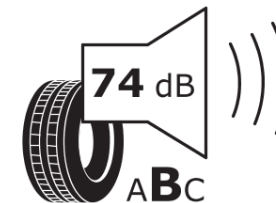

## Product Information Sheet

Delegated Regulation (EU) 2020/740

Supplier name or trademark	<b>MICHELIN</b>
Commercial name or trade designation	<b>PILOT SPORT PS2 N2</b>
Tyre type identifier	<b>813765</b>
Tyre size designation	<b>305/30ZR19</b>
Load-capacity index	<b>102</b>
Speed category symbol	<b>(Y)</b>
Fuel efficiency class	<b>D</b>
Wet grip class	<b>B</b>
External rolling noise class	<b>B</b>
External rolling noise value	<b>74 dB</b>
Severe snow tyre	<b>No</b>
Ice tyre	<b>No</b>
Date of start of production	<b>19/06</b>
Date of end of production	
Load version	<b>XL</b>
Additional information	<b>305/30ZR19 (102Y) EXTRA LOAD TL PILOT SPORT PS2 N2 MI</b>

# ENERG

**MICHELIN**

813765

305/30ZR19 (102Y) XL

C1

2020/740