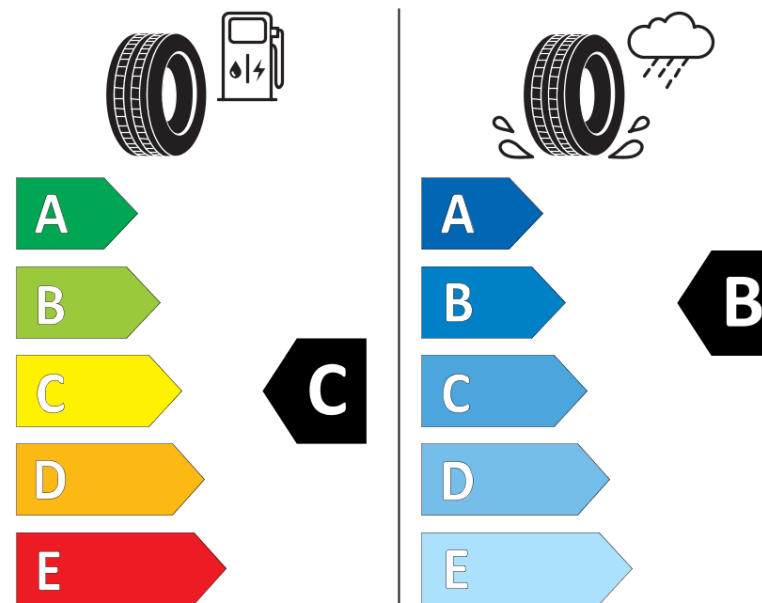

Product Information Sheet

Delegated Regulation (EU) 2020/740

Supplier name or trademark	TIGAR
Commercial name or trade designation	ROAD AGILE T VG
Tyre type identifier	813890
Tyre size designation	235/75R17.5
Load-capacity index	143
Load-capacity index (Load index for Dual mounting)	141
Speed category symbol	J
Fuel efficiency class	C
Wet grip class	B
External rolling noise class	A
External rolling noise value	69 dB
Severe snow tyre	No
Date of start of production	47/16
Date of end of production	
Additional information	235/75R17.5 ROAD AGILE T TL 143/141J VG TG
Load-capacity index (Single Load index for additional service description)	144
Load-capacity index (Dual Load index for additional service description)	144
Speed category symbol (for Additional Service Description)	F

ENERG

TIGAR

813890

235/75R17.5 143/141 J

C3

2020/740