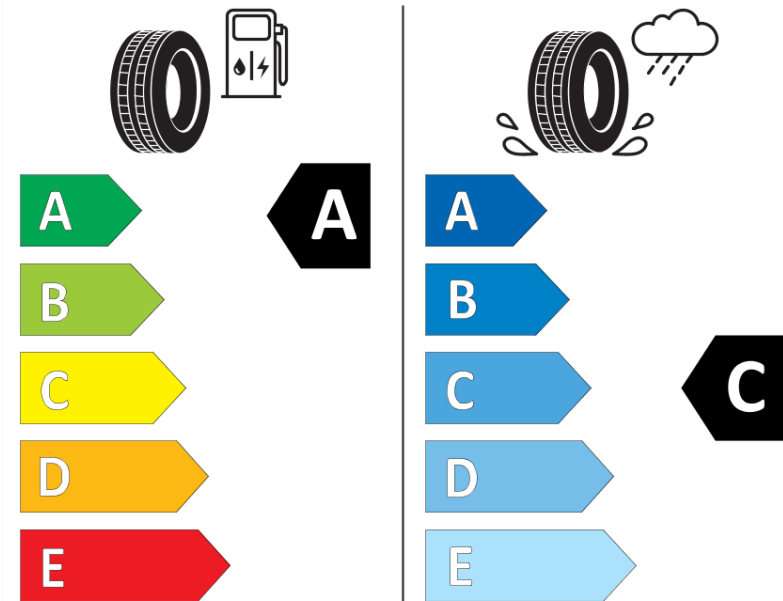

Product Information Sheet

Delegated Regulation (EU) 2020/740

Supplier name or trademark	MICHELIN
Commercial name or trade designation	PRIMACY ALL SEASON LR
Tyre type identifier	813918
Tyre size designation	275/55R20
Load-capacity index	117
Speed category symbol	W
Fuel efficiency class	A
Wet grip class	C
External rolling noise class	B
External rolling noise value	72 dB
Severe snow tyre	No
Ice tyre	No
Date of start of production	28/21
Date of end of production	01/27
Load version	XL
Additional information	275/55R20 117W XL TL PRIMACY ALL SEASON LR MI

ENERG

MICHELIN

813918

275/55R20 117 W XL

C1

2020/740