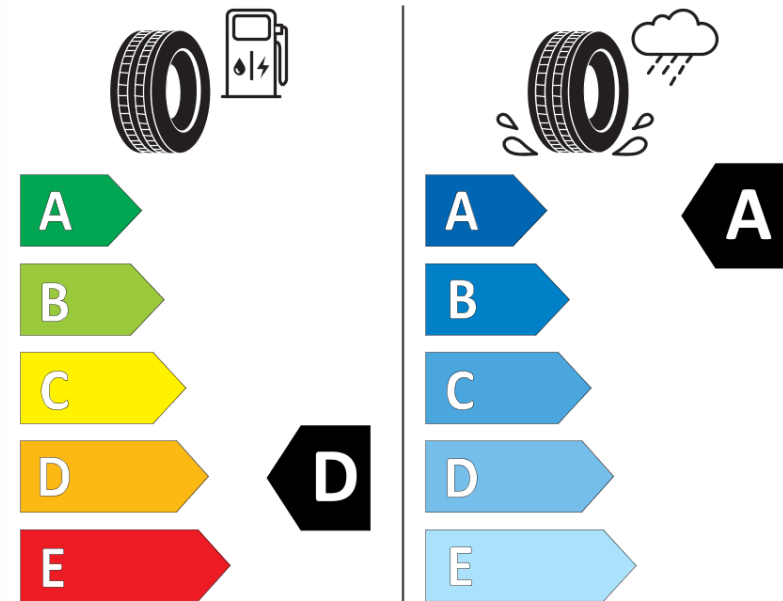

Product Information Sheet

Delegated Regulation (EU) 2020/740

Supplier name or trademark	MICHELIN
Commercial name or trade designation	PILOT SPORT 4 S
Tyre type identifier	814204
Tyre size designation	265/30ZR19
Load-capacity index	93
Speed category symbol	(Y)
Fuel efficiency class	D
Wet grip class	A
External rolling noise class	B
External rolling noise value	71 dB
Severe snow tyre	No
Ice tyre	No
Date of start of production	32/15
Date of end of production	
Load version	XL
Additional information	265/30 ZR19 (93Y) EXTRA LOAD TL PILOT SPORT 4 S MI

ENERG

MICHELIN

814204

265/30ZR19 (93Y) XL

C1