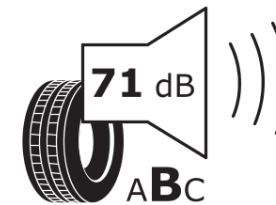

ENERG

MICHELIN

814204

265/30ZR19 (93Y) XL

C1