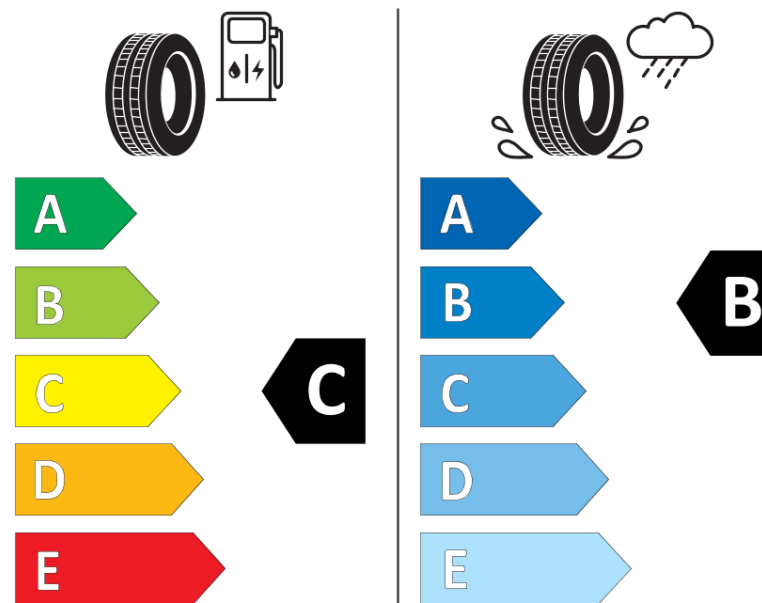

Product Information Sheet

Delegated Regulation (EU) 2020/740

Supplier name or trademark	KLEBER
Commercial name or trade designation	TRANSPRO 4S
Tyre type identifier	814793
Tyre size designation	195/65R16C
Load-capacity index	104
Load-capacity index (Load index for Dual mounting)	102
Speed category symbol	R
Fuel efficiency class	C
Wet grip class	B
External rolling noise class	B
External rolling noise value	72 dB
Severe snow tyre	Yes
Date of start of production	31/15
Date of end of production	
Additional information	195/65 R 16C 104/102R TL TRANSPRO 4S KL

Load-capacity index (Single Load index for additional service description)

Load-capacity index (Dual Load index for additional service description)

Speed category symbol (for Additional Service Description)

ENERG

KLEBER

814793

195/65R16C 104/102 R

C2

2020/740