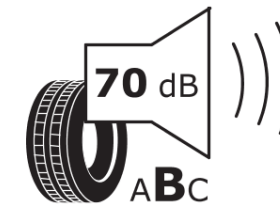

ENERG

MICHELIN

814911

225/50R18 99 V

C1