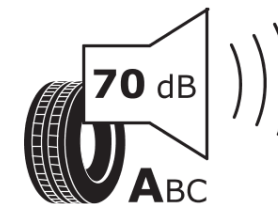

## Product Information Sheet

Delegated Regulation (EU) 2020/740

Supplier name or trademark	<b>MICHELIN</b>
Commercial name or trade designation	<b>PILOT ALPIN 5 SUV N0</b>
Tyre type identifier	<b>817126</b>
Tyre size designation	<b>275/45R20</b>
Load-capacity index	<b>110</b>
Speed category symbol	<b>V</b>
Fuel efficiency class	<b>C</b>
Wet grip class	<b>C</b>
External rolling noise class	<b>A</b>
External rolling noise value	<b>70 dB</b>
Severe snow tyre	<b>Yes</b>
Ice tyre	<b>No</b>
Date of start of production	<b>38/14</b>
Date of end of production	
Load version	<b>XL</b>
Additional information	<b>275/45 R20 110V EXTRA LOAD TL PILOT ALPIN 5 SUV N0 MI</b>

# ENERG

**MICHELIN**

817126

275/45R20 110 V

C1

2020/740