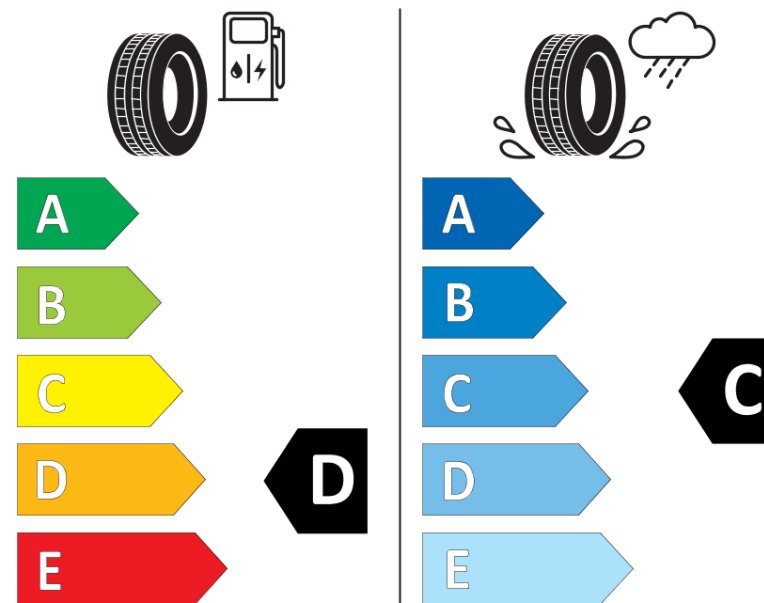

Product Information Sheet

Delegated Regulation (EU) 2020/740

Supplier name or trademark	TAURUS
Commercial name or trade designation	WINTER
Tyre type identifier	817275
Tyre size designation	225/50R17
Load-capacity index	98
Speed category symbol	V
Fuel efficiency class	D
Wet grip class	C
External rolling noise class	B
External rolling noise value	72 dB
Severe snow tyre	Yes
Ice tyre	No
Date of start of production	38/16
Date of end of production	
Load version	XL
Additional information	225/50 R17 98V XL TL WINTER TA

ENERG

TAURUS

817275

225/50R17 98 V

C1

2020/740