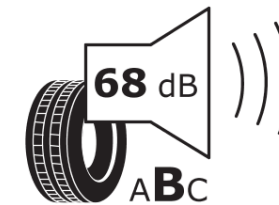

## Product Information Sheet

Delegated Regulation (EU) 2020/740

Supplier name or trademark	<b>STRIAL</b>
Commercial name or trade designation	<b>TOURING</b>
Tyre type identifier	<b>817277</b>
Tyre size designation	<b>185/60R14</b>
Load-capacity index	<b>82</b>
Speed category symbol	<b>H</b>
Fuel efficiency class	<b>D</b>
Wet grip class	<b>C</b>
External rolling noise class	<b>B</b>
External rolling noise value	<b>68 dB</b>
Severe snow tyre	<b>No</b>
Ice tyre	<b>No</b>
Date of start of production	<b>38/16</b>
Date of end of production	
Load version	<b>SL</b>
Additional information	<b>185/60 R14 82H TL TOURING S4</b>

# ENERG

**STRIAL**

817277

185/60R14 82 H

C1

2020/740