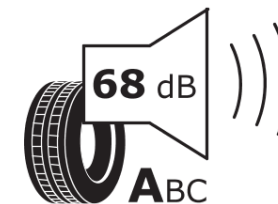

ENERG

MICHELIN

817315

235/45R18 98 V

C1