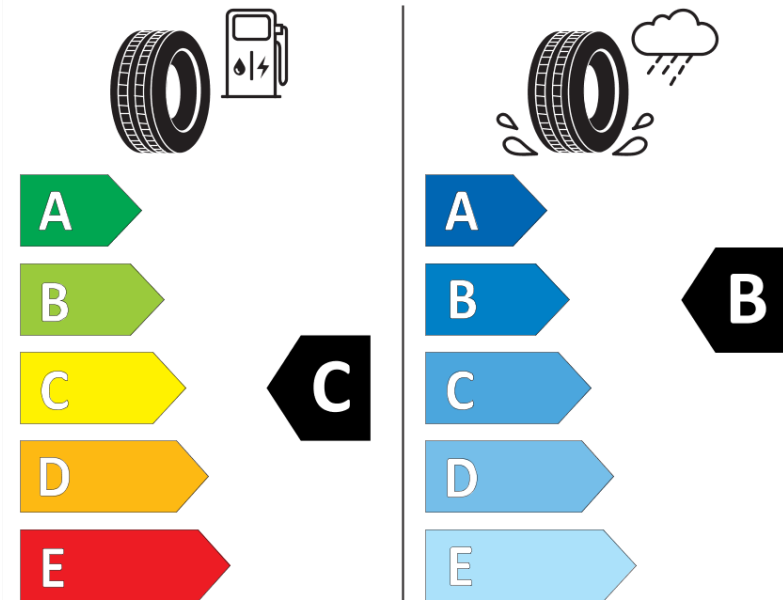

Product Information Sheet

Delegated Regulation (EU) 2020/740

Supplier name or trademark	MICHELIN
Commercial name or trade designation	PILOT ALPIN 5
Tyre type identifier	817315
Tyre size designation	235/45R18
Load-capacity index	98
Speed category symbol	V
Fuel efficiency class	C
Wet grip class	B
External rolling noise class	A
External rolling noise value	68 dB
Severe snow tyre	Yes
Ice tyre	No
Date of start of production	04/17
Date of end of production	
Load version	XL
Additional information	235/45 R18 98V XL TL PILOT ALPIN 5 MI

ENERG

MICHELIN

817315

235/45R18 98 V

C1

2020/740