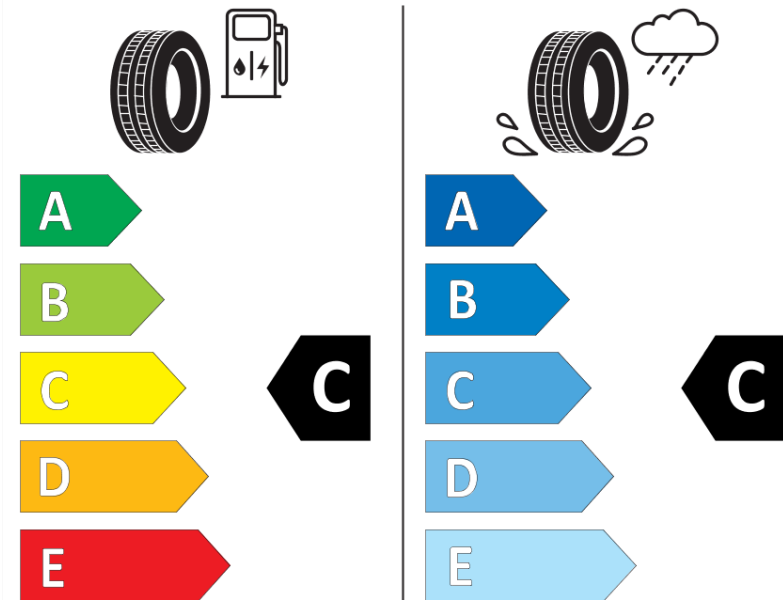

Product Information Sheet

Delegated Regulation (EU) 2020/740

Supplier name or trademark	MICHELIN
Commercial name or trade designation	PILOT ALPIN 5 SUV
Tyre type identifier	817332
Tyre size designation	265/55R19
Load-capacity index	113
Speed category symbol	H
Fuel efficiency class	C
Wet grip class	C
External rolling noise class	B
External rolling noise value	71 dB
Severe snow tyre	Yes
Ice tyre	No
Date of start of production	29/17
Date of end of production	
Load version	XL
Additional information	265/55 R19 113H XL TL PILOT ALPIN 5 SUV MI

ENERG

MICHELIN

817332

265/55R19 113 H

C1