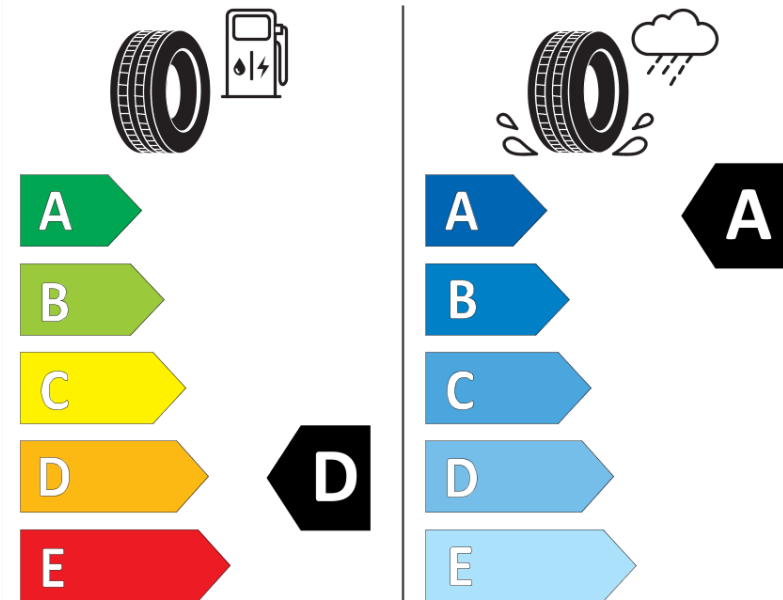

Product Information Sheet

Delegated Regulation (EU) 2020/740

Supplier name or trademark	MICHELIN
Commercial name or trade designation	PILOT SPORT 4 S MO
Tyre type identifier	817354
Tyre size designation	275/30ZR20
Load-capacity index	97
Speed category symbol	(Y)
Fuel efficiency class	D
Wet grip class	A
External rolling noise class	B
External rolling noise value	71 dB
Severe snow tyre	No
Ice tyre	No
Date of start of production	45/14
Date of end of production	
Load version	XL
Additional information	275/30 ZR20 (97Y) EXTRA LOAD TL PILOT SPORT 4 S MO MI

ENERG

MICHELIN

817354

275/30ZR20 (97Y) XL

C1

2020/740