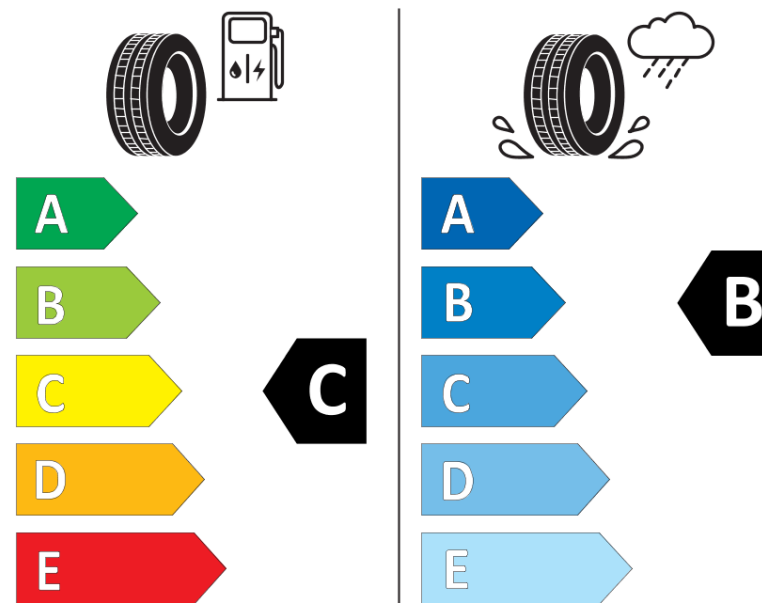

Product Information Sheet

Delegated Regulation (EU) 2020/740

Supplier name or trademark	TIGAR
Commercial name or trade designation	ROAD AGILE S VM
Tyre type identifier	817387
Tyre size designation	285/70R19.5
Load-capacity index	146
Load-capacity index (Load index for Dual mounting)	144
Speed category symbol	L
Fuel efficiency class	C
Wet grip class	B
External rolling noise class	A
External rolling noise value	72 dB
Severe snow tyre	Yes
Date of start of production	14/18
Date of end of production	
Additional information	285/70R19.5 ROAD AGILE S TL 146/144L VM TG
Load-capacity index (Single Load index for additional service description)	145
Load-capacity index (Dual Load index for additional service description)	143
Speed category symbol (for Additional Service Description)	M

ENERG

TIGAR

817387

285/70R19.5 146/144 L

C3

2020/740