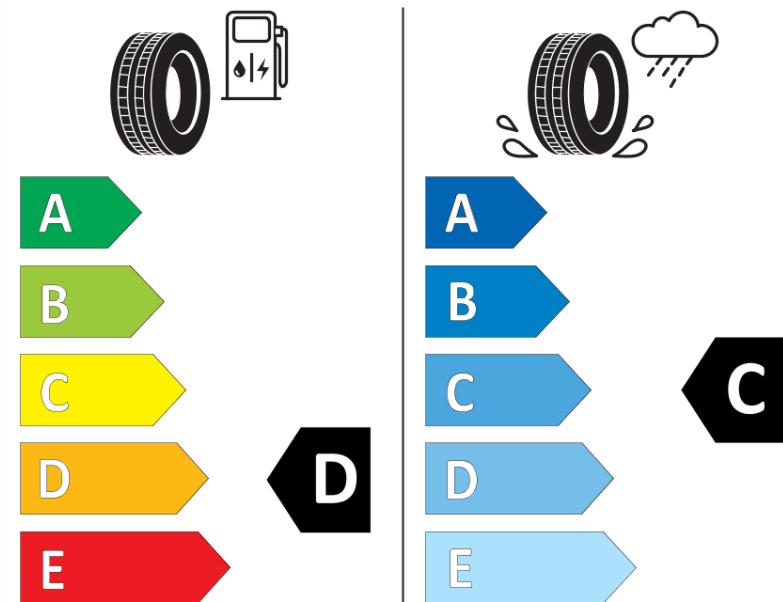

Product Information Sheet

Delegated Regulation (EU) 2020/740

Supplier name or trademark	RIKEN
Commercial name or trade designation	ALL SEASON
Tyre type identifier	817395
Tyre size designation	155/70R13
Load-capacity index	75
Speed category symbol	T
Fuel efficiency class	D
Wet grip class	C
External rolling noise class	B
External rolling noise value	69 dB
Severe snow tyre	Yes
Ice tyre	No
Date of start of production	20/18
Date of end of production	
Load version	SL
Additional information	155/70 R13 75T TL ALL SEASON RI

ENERG

RIKEN

817395

155/70R13 75 T

C1