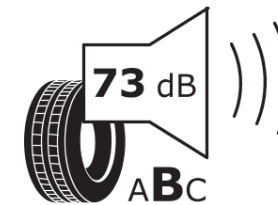

ENERG

MICHELIN

817432

315/40R21 115 V

C1