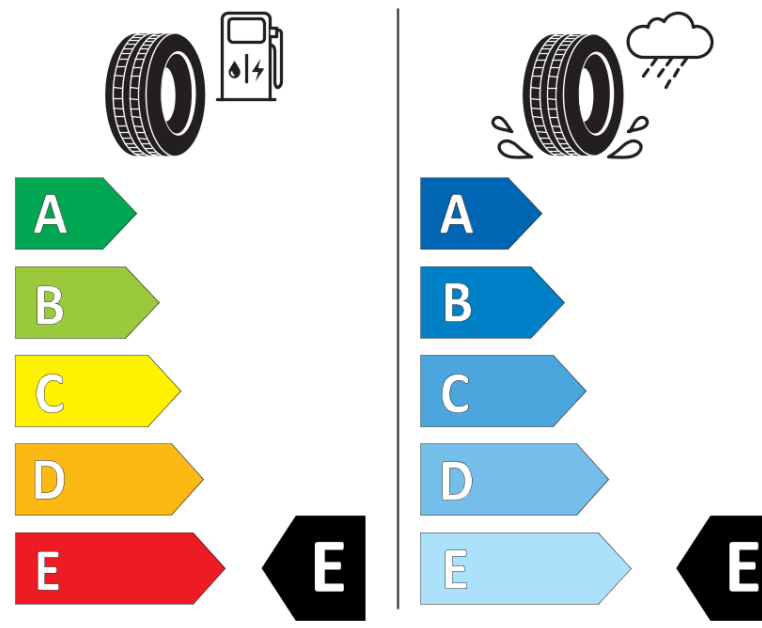

Product Information Sheet

Delegated Regulation (EU) 2020/740

Supplier name or trademark	BFGOODRICH
Commercial name or trade designation	TRAIL-TERRAIN T/A
Tyre type identifier	817713
Tyre size designation	235/70R16
Load-capacity index	106
Speed category symbol	T
Fuel efficiency class	E
Wet grip class	E
External rolling noise class	B
External rolling noise value	72 dB
Severe snow tyre	Yes
Ice tyre	No
Date of start of production	17/20
Date of end of production	
Load version	SL
Additional information	235/70R16 106T TL TRAIL-TERRAIN T/A ORWL GO

ENERG

BFGoodrich

817713

235/70R16 106 T

C1

2020/740