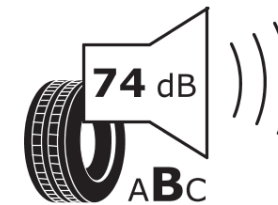

ENERG

MICHELIN

817742

295/30R22 103 W XL

C1