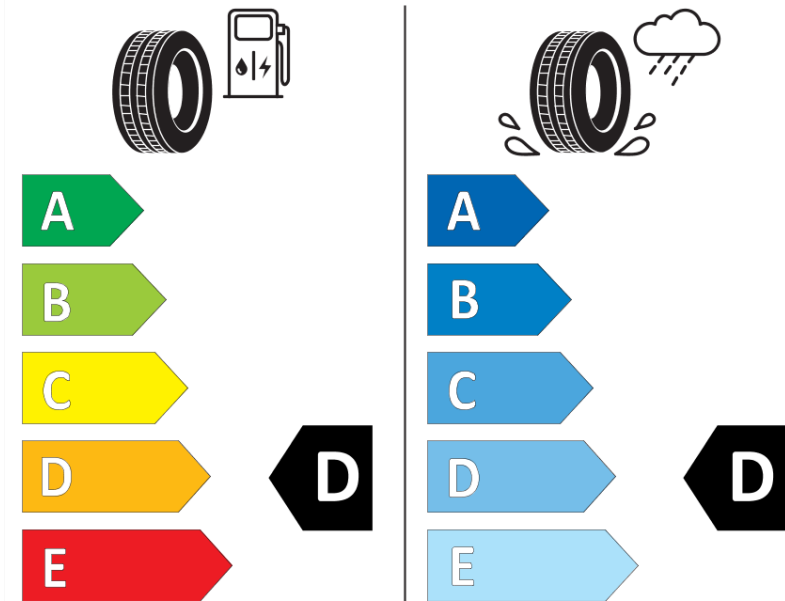

Product Information Sheet

Delegated Regulation (EU) 2020/740

Supplier name or trademark	MICHELIN
Commercial name or trade designation	PILOT SPORT 4 S
Tyre type identifier	817754
Tyre size designation	345/25ZR21
Load-capacity index	104
Speed category symbol	(Y)
Fuel efficiency class	D
Wet grip class	D
External rolling noise class	B
External rolling noise value	75 dB
Severe snow tyre	No
Ice tyre	No
Date of start of production	48/20
Date of end of production	
Load version	XL
Additional information	345/25 ZR21 (104Y) XL TL PILOT SPORT 4 S ZP MI

ENERG

MICHELIN

817754

345/25ZR21 (104Y) XL

C1