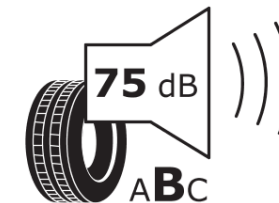

ENERG

MICHELIN

817754

345/25ZR21 (104Y) XL

C1