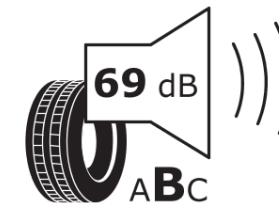

ENERG

MICHELIN

817867

235/55R19 101 T

C1