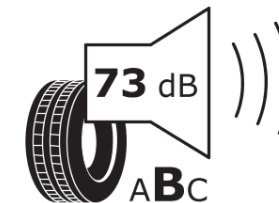

ENERG

MICHELIN

817916

285/30ZR20 (99Y) XL

C1