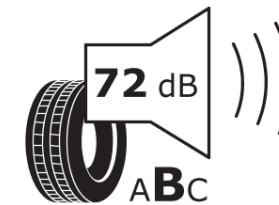

Product Information Sheet

Delegated Regulation (EU) 2020/740

Supplier name or trademark	MICHELIN
Commercial name or trade designation	PILOT SPORT EV
Tyre type identifier	817979
Tyre size designation	275/45R22
Load-capacity index	112
Speed category symbol	V
Fuel efficiency class	A
Wet grip class	B
External rolling noise class	B
External rolling noise value	72 dB
Severe snow tyre	No
Ice tyre	No
Date of start of production	06/24
Date of end of production	
Load version	XL
Additional information	275/45 R22 112V XL TL PILOT SPORT EV ACOUSTIC MI

ENERG

MICHELIN

817979

275/45R22 112 V XL

C1

2020/740