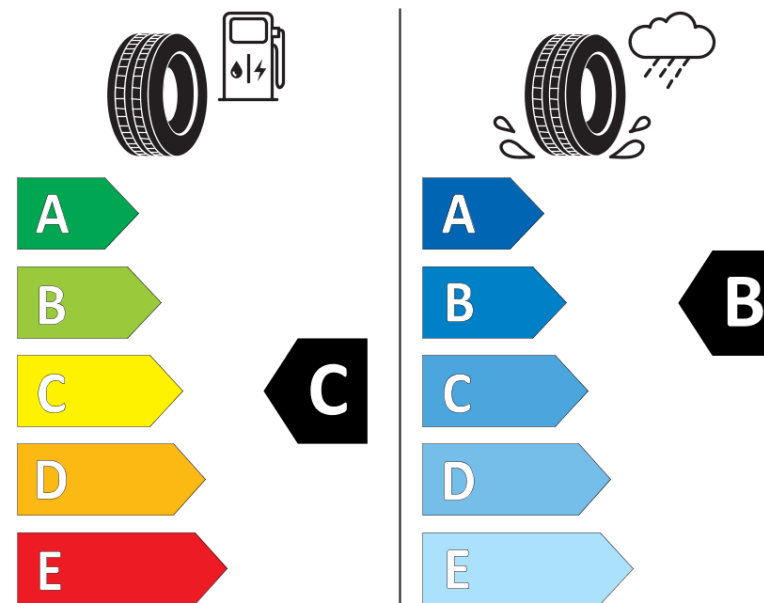

Product Information Sheet

Delegated Regulation (EU) 2020/740

Supplier name or trademark	KLEBER
Commercial name or trade designation	TRANSALP 2
Tyre type identifier	818035
Tyre size designation	225/65R16C
Load-capacity index	112
Load-capacity index (Load index for Dual mounting)	110
Speed category symbol	R
Fuel efficiency class	C
Wet grip class	B
External rolling noise class	B
External rolling noise value	71 dB
Severe snow tyre	Yes
Date of start of production	04/10
Date of end of production	
Additional information	225/65 R 16C 112/110R TL TRANSALP 2 KL

Load-capacity index (Single Load index for additional service description)

Load-capacity index (Dual Load index for additional service description)

Speed category symbol (for Additional Service Description)

KLEBER

818035

225/65R16C 112/110 R

C2

2020/740