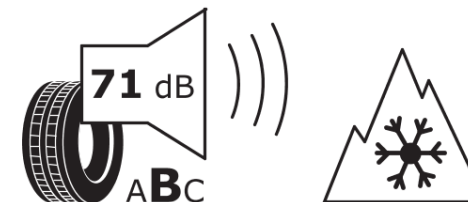

KLEBER

818035

225/65R16C 112/110 R

C2