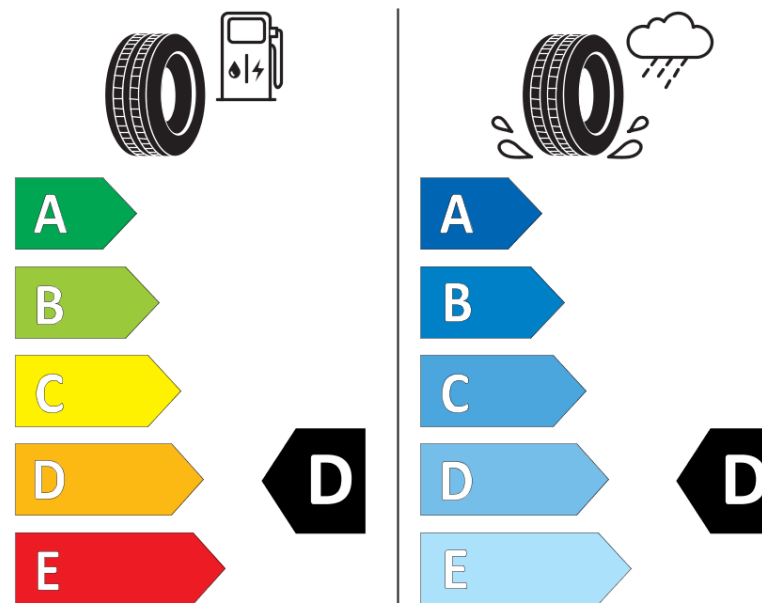

## Product Information Sheet

Delegated Regulation (EU) 2020/740

Supplier name or trademark	<b>ORIUM</b>
Commercial name or trade designation	<b>ROAD-TERRAIN</b>
Tyre type identifier	<b>818131</b>
Tyre size designation	<b>275/70R16</b>
Load-capacity index	<b>116</b>
Speed category symbol	<b>H</b>
Fuel efficiency class	<b>D</b>
Wet grip class	<b>D</b>
External rolling noise class	<b>B</b>
External rolling noise value	<b>73 dB</b>
Severe snow tyre	<b>No</b>
Ice tyre	<b>No</b>
Date of start of production	<b>36/18</b>
Date of end of production	
Load version	<b>XL</b>
Additional information	<b>275/70 R16 116H XL TL ROAD-TERRAIN OI</b>

# ENERG

**ORIUM**

818131

275/70R16 116 H

C1

2020/740