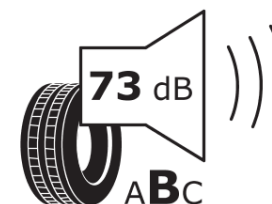

## Product Information Sheet

Delegated Regulation (EU) 2020/740

Supplier name or trademark	<b>ORIUM</b>
Commercial name or trade designation	<b>ROAD-TERRAIN</b>
Tyre type identifier	<b>818131</b>
Tyre size designation	<b>275/70R16</b>
Load-capacity index	<b>116</b>
Speed category symbol	<b>H</b>
Fuel efficiency class	<b>D</b>
Wet grip class	<b>D</b>
External rolling noise class	<b>B</b>
External rolling noise value	<b>73 dB</b>
Severe snow tyre	<b>No</b>
Ice tyre	<b>No</b>
Date of start of production	<b>36/18</b>
Date of end of production	
Load version	<b>XL</b>
Additional information	<b>275/70 R16 116H XL TL ROAD-TERRAIN OI</b>

# ENERG

**ORIUM**

818131

275/70R16 116 H

C1

2020/740