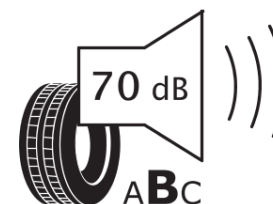

## Product Information Sheet

Delegated Regulation (EU) 2020/740

Supplier name or trademark	<b>KLEBER</b>
Commercial name or trade designation	<b>KRISALP HP3 SUV</b>
Tyre type identifier	<b>818135</b>
Tyre size designation	<b>235/55R19</b>
Load-capacity index	<b>105</b>
Speed category symbol	<b>V</b>
Fuel efficiency class	<b>B</b>
Wet grip class	<b>B</b>
External rolling noise class	<b>B</b>
External rolling noise value	<b>70 dB</b>
Severe snow tyre	<b>Yes</b>
Ice tyre	<b>No</b>
Date of start of production	<b>09/25</b>
Date of end of production	
Load version	<b>XL</b>
Additional information	<b>235/55R19 105V XL KRISALP HP3 SUV</b>

# ENERG

KLEBER

818135

235/55R19 105 V XL

C1

2020/740