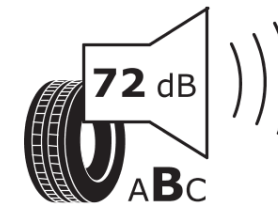

ENERG

RIKEN

818182

225/45R18 95 V

C1