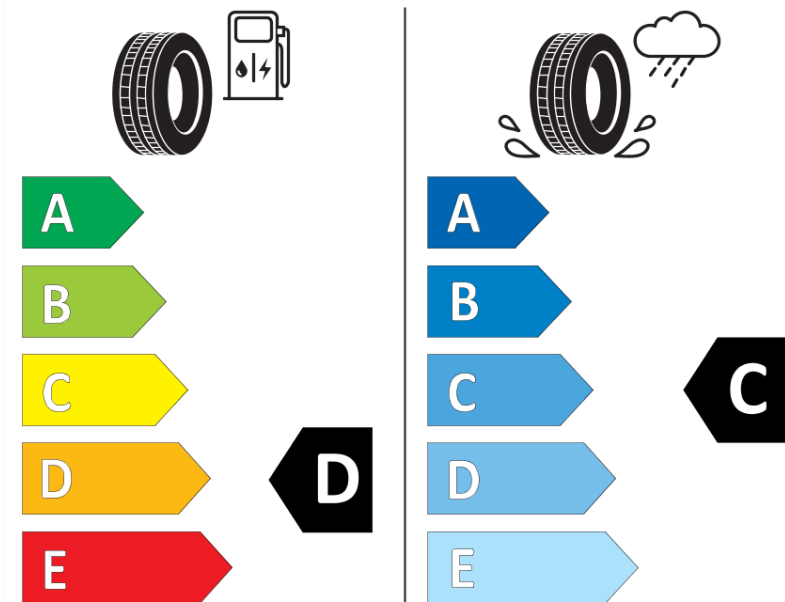

Product Information Sheet

Delegated Regulation (EU) 2020/740

Supplier name or trademark	RIKEN
Commercial name or trade designation	SNOW
Tyre type identifier	818182
Tyre size designation	225/45R18
Load-capacity index	95
Speed category symbol	V
Fuel efficiency class	D
Wet grip class	C
External rolling noise class	B
External rolling noise value	72 dB
Severe snow tyre	Yes
Ice tyre	No
Date of start of production	43/16
Date of end of production	
Load version	XL
Additional information	225/45 R18 95V XL TL SNOW RI

ENERG

RIKEN

818182

225/45R18 95 V

C1