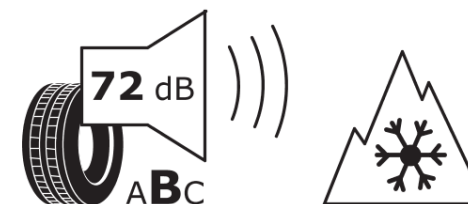

Product Information Sheet

Delegated Regulation (EU) 2020/740

Supplier name or trademark	TIGAR
Commercial name or trade designation	ROAD AGILE S VG
Tyre type identifier	818270
Tyre size designation	315/70R22.5
Load-capacity index	154
Load-capacity index (Load index for Dual mounting)	150
Speed category symbol	L
Fuel efficiency class	C
Wet grip class	C
External rolling noise class	B
External rolling noise value	72 dB
Severe snow tyre	Yes
Date of start of production	15/16
Date of end of production	
Additional information	315/70R22.5 ROAD AGILE S TL 154/150L VG TG
Load-capacity index (Single Load index for additional service description)	
Load-capacity index (Dual Load index for additional service description)	

Speed category symbol (for Additional Service Description)

TIGAR

818270

315/70R22.5 154/150 L

C3

2020/740