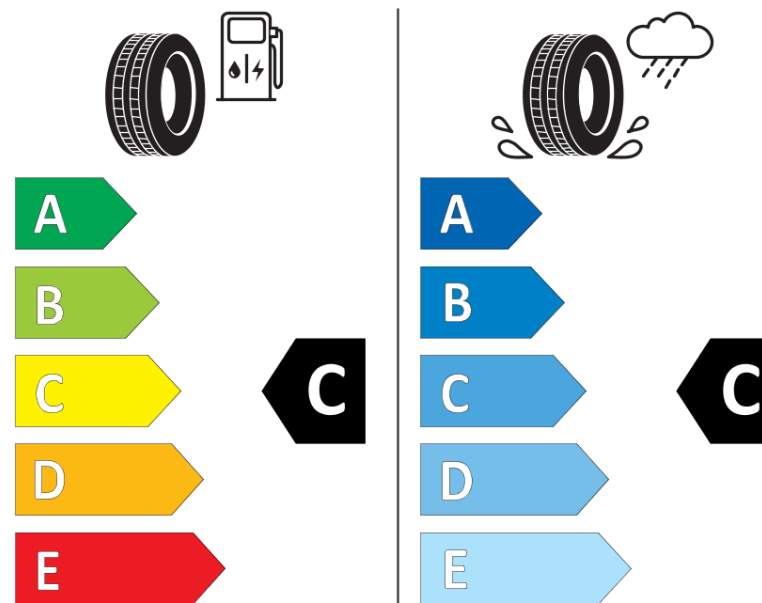

Product Information Sheet

Delegated Regulation (EU) 2020/740

Supplier name or trademark	TIGAR
Commercial name or trade designation	ROAD AGILE S VG
Tyre type identifier	818270
Tyre size designation	315/70R22.5
Load-capacity index	154
Load-capacity index (Load index for Dual mounting)	150
Speed category symbol	L
Fuel efficiency class	C
Wet grip class	C
External rolling noise class	B
External rolling noise value	72 dB
Severe snow tyre	Yes
Date of start of production	15/16
Date of end of production	
Additional information	315/70R22.5 ROAD AGILE S TL 154/150L VG TG
Load-capacity index (Single Load index for additional service description)	
Load-capacity index (Dual Load index for additional service description)	

Speed category symbol (for Additional Service Description)

TIGAR

818270

315/70R22.5 154/150 L

C3

2020/740