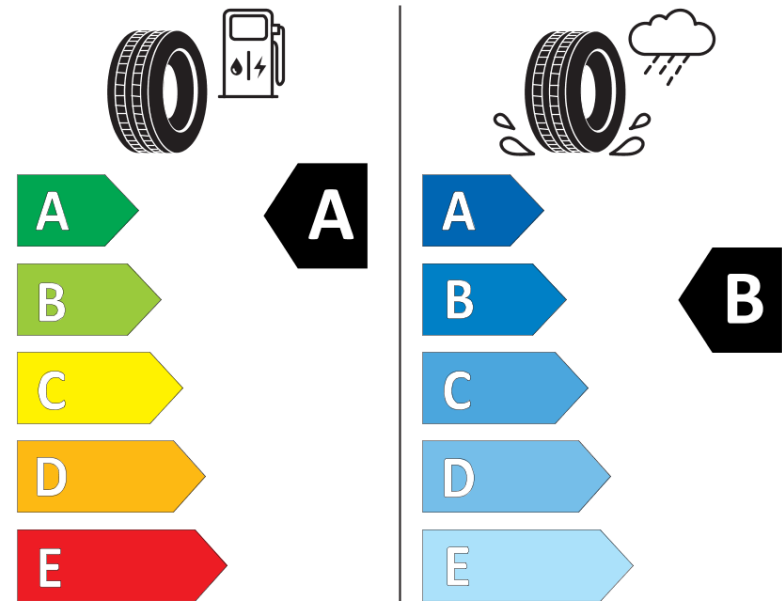

Product Information Sheet

Delegated Regulation (EU) 2020/740

Supplier name or trademark	MICHELIN
Commercial name or trade designation	E PRIMACY
Tyre type identifier	819095
Tyre size designation	185/60R15
Load-capacity index	84
Speed category symbol	H
Fuel efficiency class	A
Wet grip class	B
External rolling noise class	B
External rolling noise value	68 dB
Severe snow tyre	No
Ice tyre	No
Date of start of production	49/19
Date of end of production	
Load version	SL
Additional information	185/60 R15 84H TL E PRIMACY MI

ENERG

MICHELIN

819095

185/60R15 84 H

C1