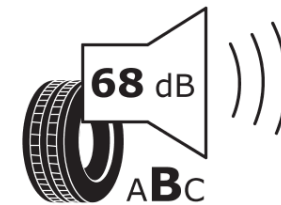

Product Information Sheet

Delegated Regulation (EU) 2020/740

Supplier name or trademark	MICHELIN
Commercial name or trade designation	E PRIMACY
Tyre type identifier	819095
Tyre size designation	185/60R15
Load-capacity index	84
Speed category symbol	H
Fuel efficiency class	A
Wet grip class	B
External rolling noise class	B
External rolling noise value	68 dB
Severe snow tyre	No
Ice tyre	No
Date of start of production	49/19
Date of end of production	
Load version	SL
Additional information	185/60 R15 84H TL E PRIMACY MI

ENERG

MICHELIN

819095

185/60R15 84 H

C1

2020/740