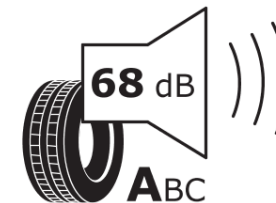

Product Information Sheet

Delegated Regulation (EU) 2020/740

Supplier name or trademark	MICHELIN
Commercial name or trade designation	PRIMACY 4 S1
Tyre type identifier	819700
Tyre size designation	215/45R17
Load-capacity index	91
Speed category symbol	V
Fuel efficiency class	B
Wet grip class	B
External rolling noise class	A
External rolling noise value	68 dB
Severe snow tyre	No
Ice tyre	No
Date of start of production	29/17
Date of end of production	
Load version	XL
Additional information	215/45 R17 91V XL TL PRIMACY 4 S1 MI

ENERG

MICHELIN

819700

215/45R17 91 V

C1

2020/740