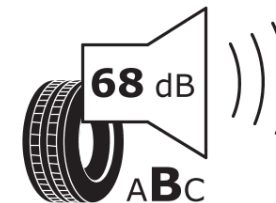

## Product Information Sheet

Delegated Regulation (EU) 2020/740

Supplier name or trademark	TAURUS
Commercial name or trade designation	TOURING
Tyre type identifier	820453
Tyre size designation	165/70R13
Load-capacity index	79
Speed category symbol	T
Fuel efficiency class	D
Wet grip class	C
External rolling noise class	B
External rolling noise value	68 dB
Severe snow tyre	No
Ice tyre	No
Date of start of production	38/16
Date of end of production	
Load version	SL
Additional information	165/70 R13 79T TL TOURING TA

# ENERG

TAURUS

820453

165/70R13 79 T

C1

2020/740