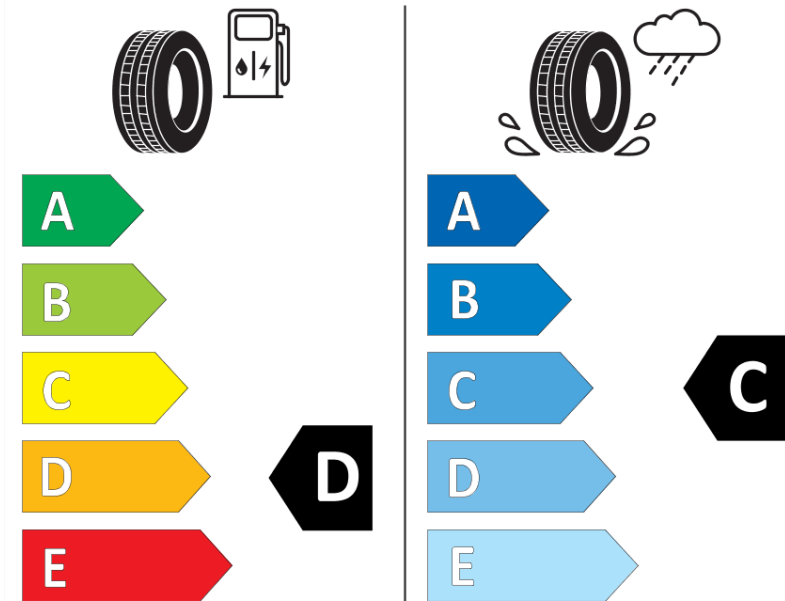

Product Information Sheet

Delegated Regulation (EU) 2020/740

Supplier name or trademark	TAURUS
Commercial name or trade designation	TOURING
Tyre type identifier	820453
Tyre size designation	165/70R13
Load-capacity index	79
Speed category symbol	T
Fuel efficiency class	D
Wet grip class	C
External rolling noise class	B
External rolling noise value	68 dB
Severe snow tyre	No
Ice tyre	No
Date of start of production	38/16
Date of end of production	
Load version	SL
Additional information	165/70 R13 79T TL TOURING TA

ENERG

TAURUS

820453

165/70R13 79 T

C1

2020/740